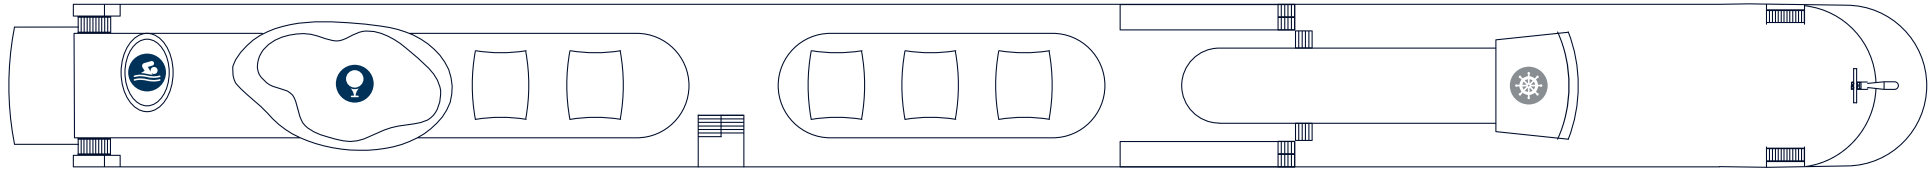

VIVA ONE

Deckplan | Deck plan

Sonnendeck | Sun deck

Diamant Deck | Diamond Deck No. 300

Rubin Deck | Ruby Deck No. 200

Smaragd Deck | Emerald Deck No. 100

Legende

- | | | | |
|-------------|----------------|------------|----------------------------|
| Eingang | Kaffee Station | Golf | 2-Bett-Kabine ¹ |
| Aufzug | Wasserspender | Wellness | 2-Bett-Kabine ² |
| Rezeption | Bistro | Sauna | Suite ³ |
| Travel Desk | Panoramasalon | WC | Junior Suite ¹ |
| Bordshop | Live Cooking | Küche | |
| Restaurant | Pool | Steuerhaus | |
| Bar | Fitness | Besatzung | |

Key

- | | | | |
|----------------|-----------------|------------|---------------------------|
| Entrance | Coffee Station | Golf | Double Cabin ¹ |
| Elevator | Water dispenser | Wellness | Double Cabin ² |
| Reception Desk | Bistro | Sauna | Suite ³ |
| Travel Desk | Panorama Salon | Restrooms | Junior Suite ¹ |
| Bordshop | Live Cooking | Kitchen | |
| Restaurant | Pool | Wheelhouse | |
| Bar | Fitness | Crew | |