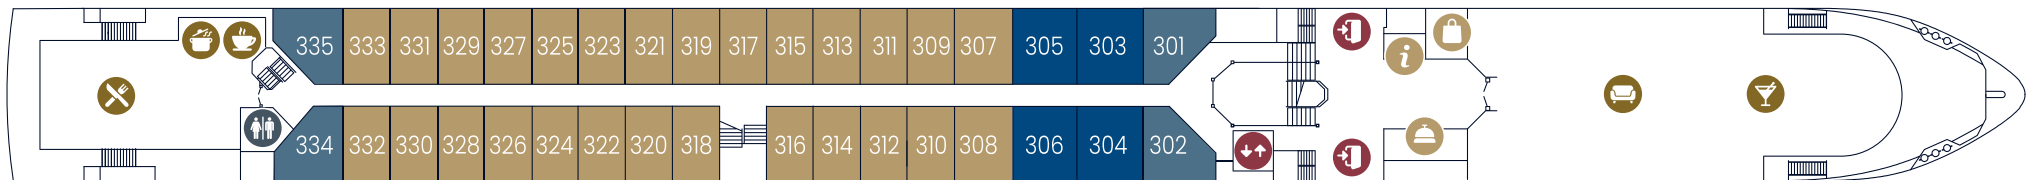

VIVA ONE

Deckplan | Deck plan

Sonnendeck | Sun deck

Diamant Deck | Diamond Deck No. 300

Rubin Deck | Ruby Deck No. 200

Smaragd Deck | Emerald Deck No. 100

Legende

- | | | | |
|-------------|----------------|------------|----------------------------|
| Eingang | Kaffee Station | Golf | 2-Bett-Kabine ¹ |
| Aufzug | Wasserspender | Wellness | 2-Bett-Kabine ² |
| Rezeption | Bistro | Sauna | Suite ³ |
| Travel Desk | Panoramasalon | WC | Junior Suite ¹ |
| Bordshop | Live Cooking | Küche | |
| Restaurant | Pool | Steuerhaus | |
| Bar | Fitness | Besatzung | |

Key

- | | | | |
|----------------|-----------------|------------|---------------------------|
| Entrance | Coffee Station | Golf | Double Cabin ¹ |
| Elevator | Water dispenser | Wellness | Double Cabin ² |
| Reception Desk | Bistro | Sauna | Suite ³ |
| Travel Desk | Panorama Salon | Restrooms | Junior Suite ¹ |
| Bordshop | Live Cooking | Kitchen | |
| Restaurant | Pool | Wheelhouse | |
| Bar | Fitness | Crew | |